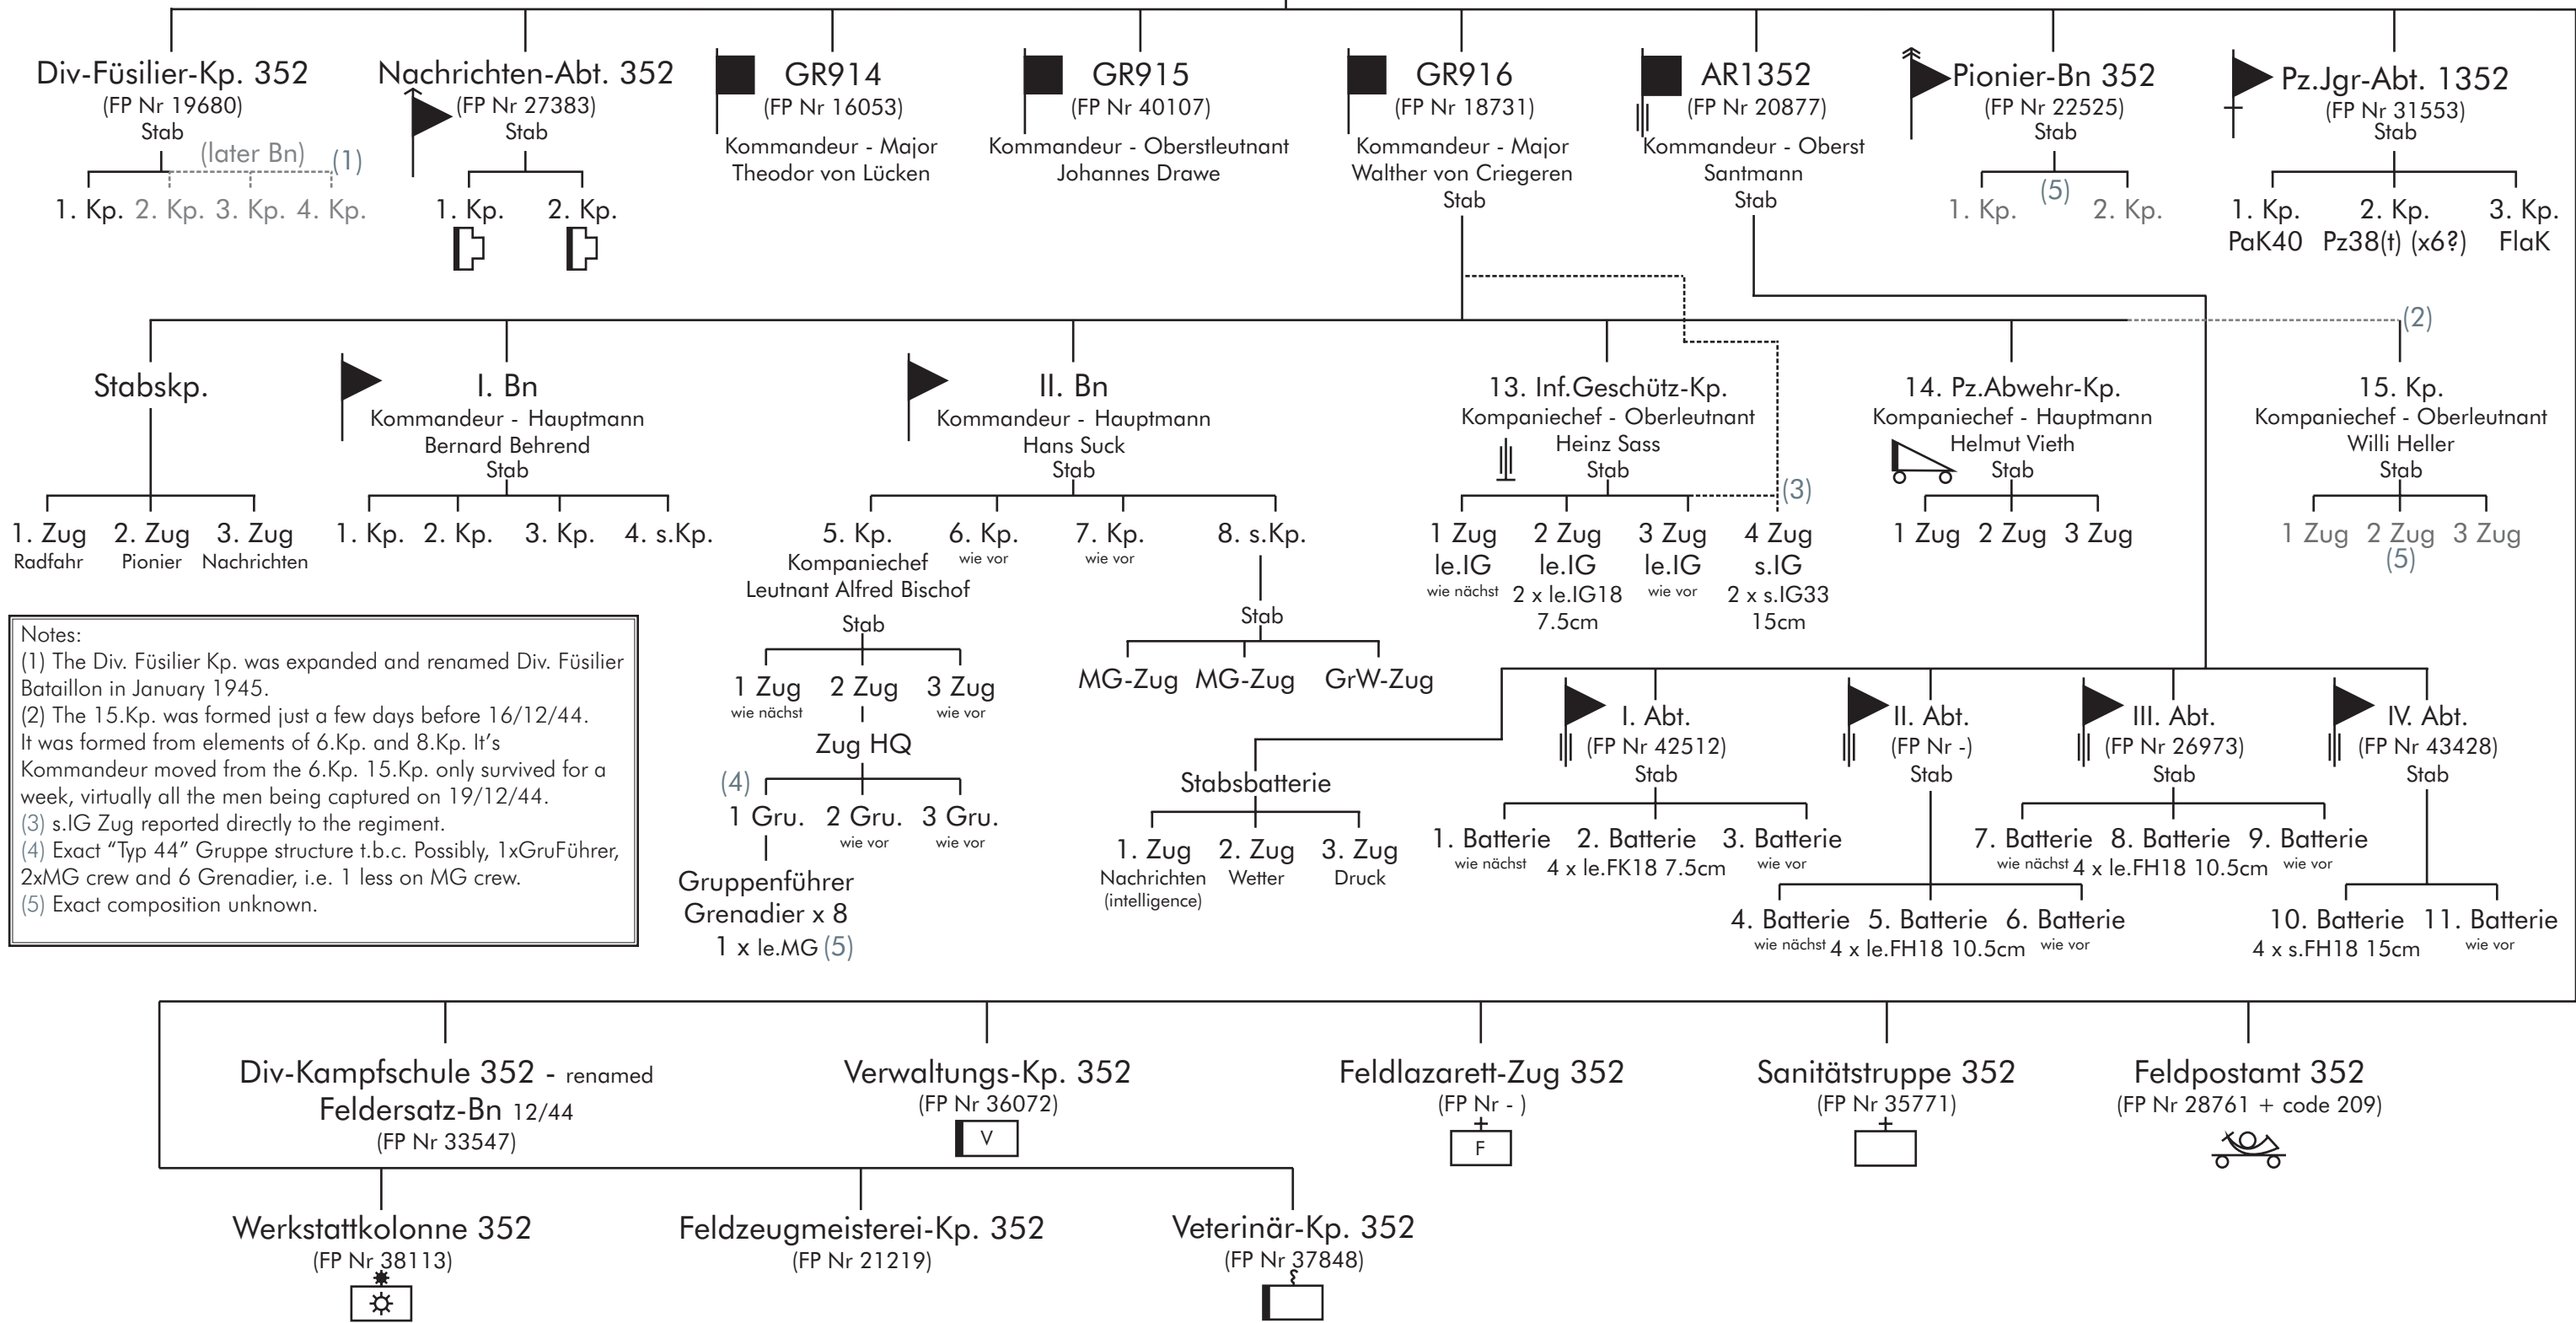

Gliederung der 352. Volksgrenadierdivision

352VGD
 (FP Nr 29750)
 Kommandeur - Oberst
 Erich Otto Schmidt
 Stab.

Notes:
 (1) The Div. Füsilier Kp. was expanded and renamed Div. Füsilier Bataillon in January 1945.
 (2) The 15.Kp. was formed just a few days before 16/12/44. It was formed from elements of 6.Kp. and 8.Kp. It's Kommandeur moved from the 6.Kp. 15.Kp. only survived for a week, virtually all the men being captured on 19/12/44.
 (3) s.IG Zug reported directly to the regiment.
 (4) Exact "Typ 44" Gruppe structure t.b.c. Possibly, 1xGruFührer, 2xMG crew and 6 Grenadier, i.e. 1 less on MG crew.
 (5) Exact composition unknown.

Art. ~ Artillerie	IG ~ Infanterie-Geschütz	Feldw. ~ Feldwebel	Div-Kampfschule ~ Div Combat School	Gliederung ~ Order of Battle
Bn ~ Bataillon	Kp. ~ Kompanie	Gefr ~ Gefreiter	Feldersatz-Bn ~ Field Replacement Battalion	wie nächst ~ as next
Div. ~ Division	le. ~ leichte	Gren. ~ Grenadier	Verwaltungs-Kp. ~ Administration Company	wie vor ~ as before
FP Nr ~ Feldpost Number	Rgt ~ Regiment	Hptm. ~ Hauptmann	Feldlazarett-Zug ~ Ambulance Platoon	
Gru. ~ Gruppe	s. ~ schwere	Lt ~ Leutnant	Sanitätstruppe ~ Medical Company	
GrW ~ Granatwerfer (mortar)	Zg ~ Zug	Maj. ~ Major	Feldpostamt ~ Field Post Office	
Inf. ~ Infanterie		Oblt ~ Oberleutnant	Werkstattkolonne ~ Vehicle Repair Column	
		Uffz. ~ Unteroffizier	Feldzeugmeisterei-Kp. ~ Field Ordnance Company	
			Veterinär-Kp. ~ Veterinary Company	